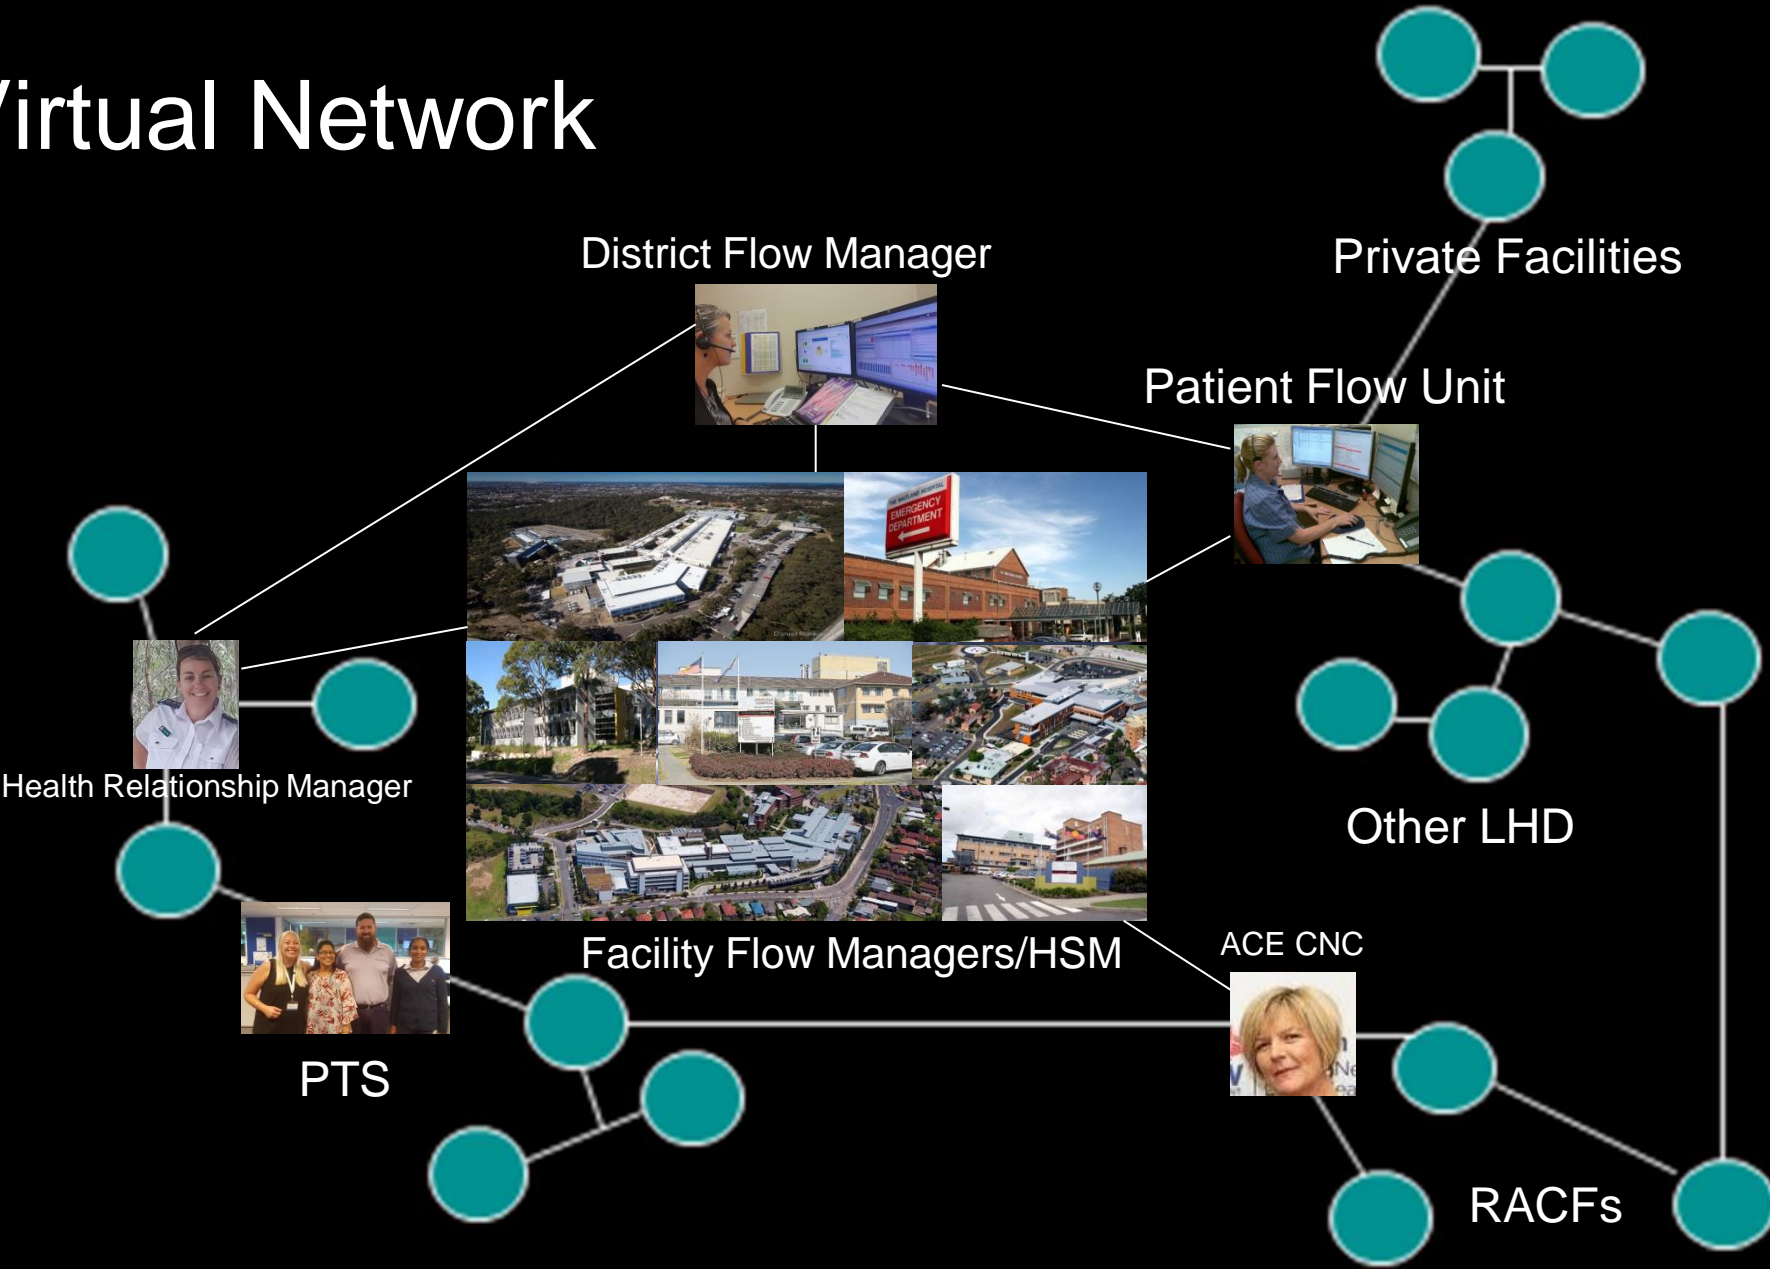

Health

Hunter New England
Local Health District

'The Evolution of a High Performing Flow Team (District Level)

Ms Jenny Carter

Patient Flow Manager/WOHP Lead

Hunter New England

Virtual Network

Right Technology

Effective Communication

Communication Macro to Micro

High Performing Team Beliefs

High Performing Team Behaviours

60/100
60/100

A photograph of four King penguins standing on a snowy surface. They are facing each other in a line, with their heads tilted upwards. The background is a dark, overcast sky with light snow falling. Three speech bubbles are overlaid on the image, containing text that appears to be a conversation about weather predictions.