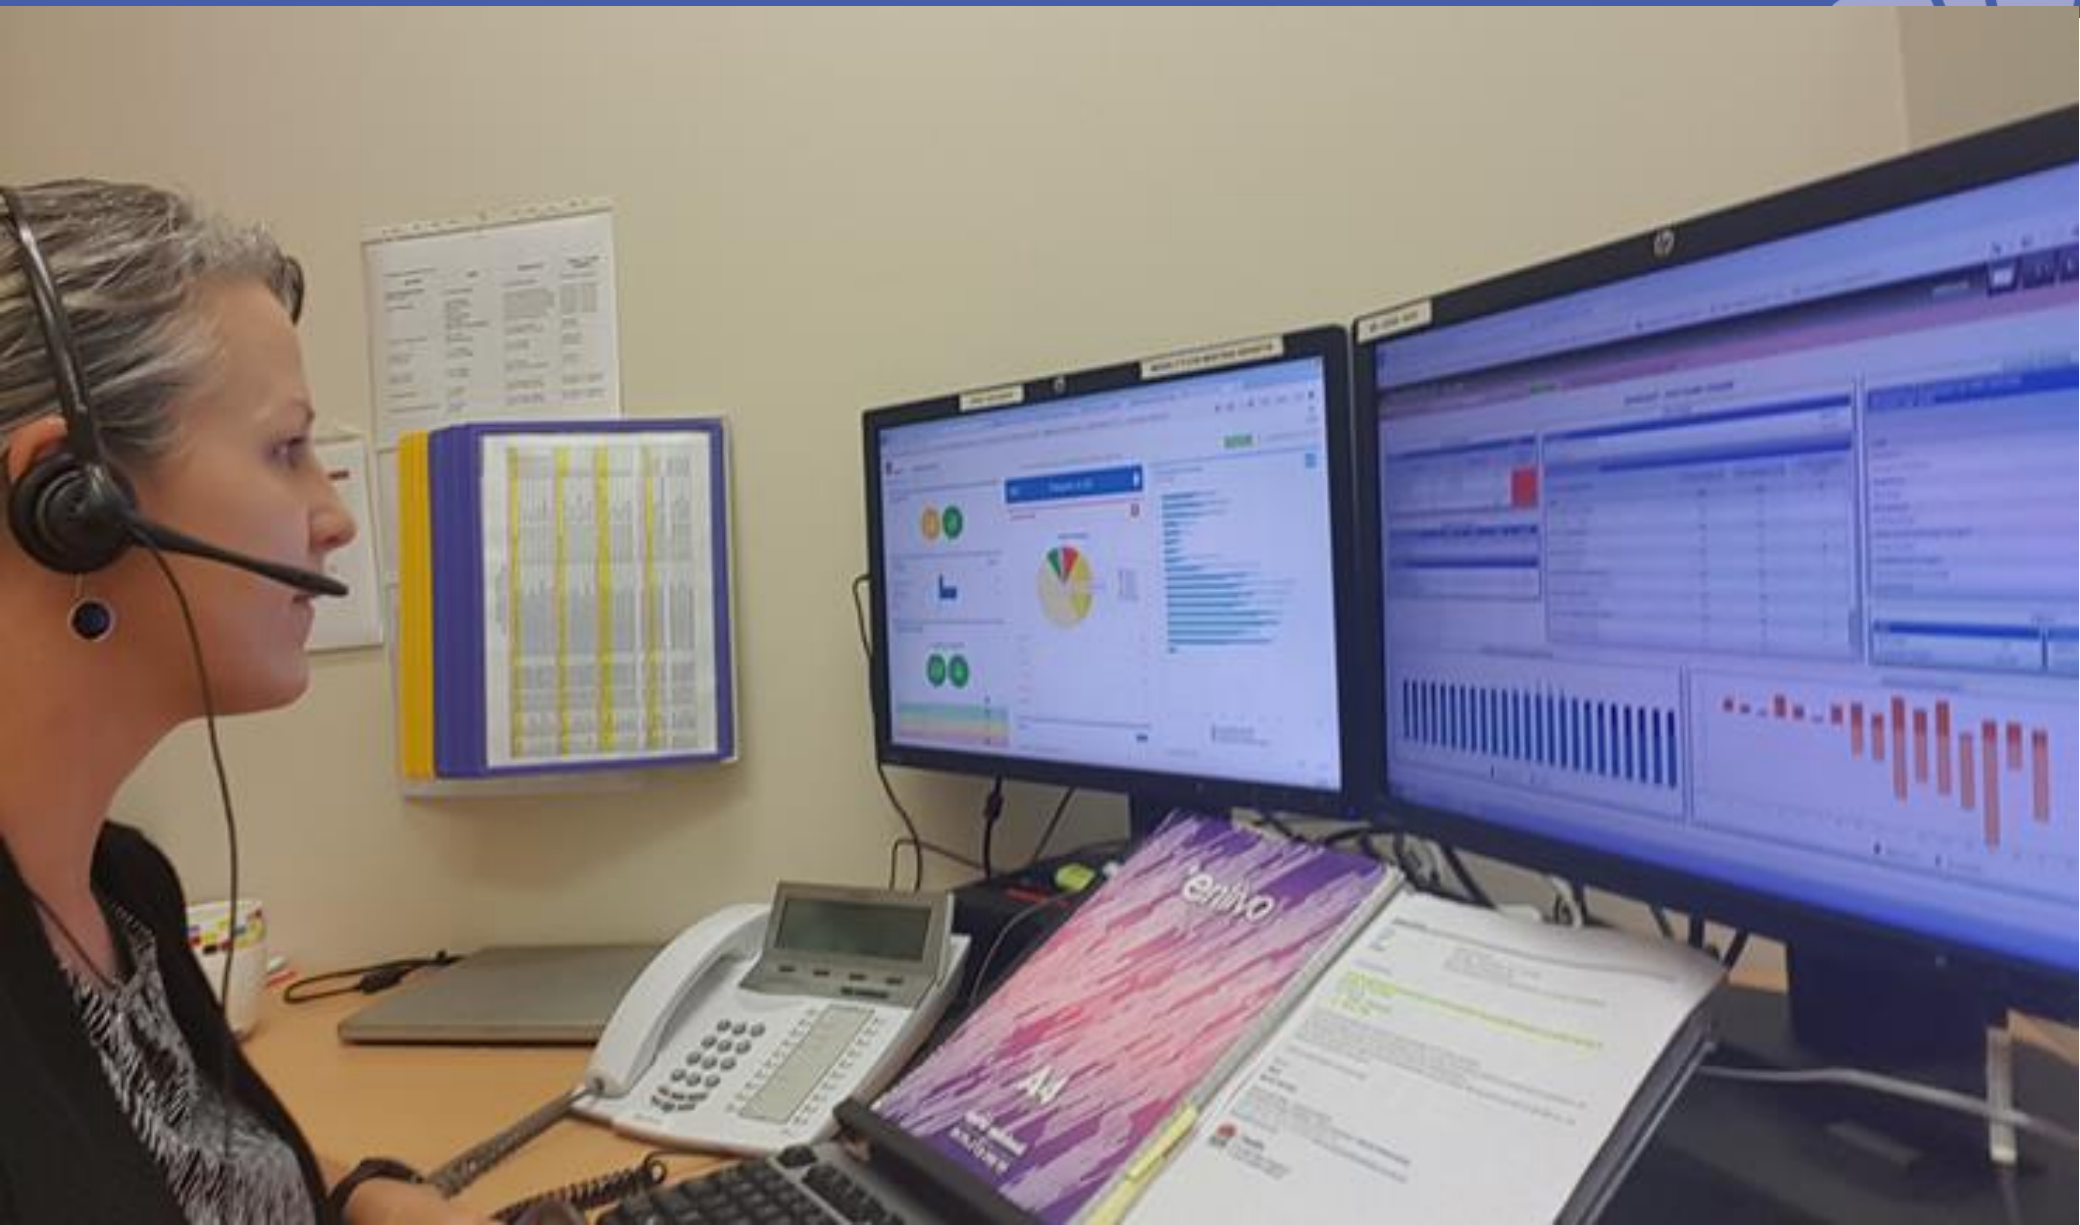

Health

Hunter New England
Local Health District

'The Evolution of a High Performing Flow Team (District Level)

Ms Jenny Carter

Patient Flow Manager/WOHP Lead

Hunter New England

Virtual Network

Right Technology

Effective Communication

Communication Macro to Micro

High Performing Team Beliefs

High Performing Team Behaviours

60/100
60/100

A photograph of four King penguins standing on a snowy surface. They are facing each other in a line, with their heads tilted upwards. The background is a dark, overcast sky with light snow falling. Three speech bubbles are overlaid on the image, containing text that appears to be a conversation about weather predictions.